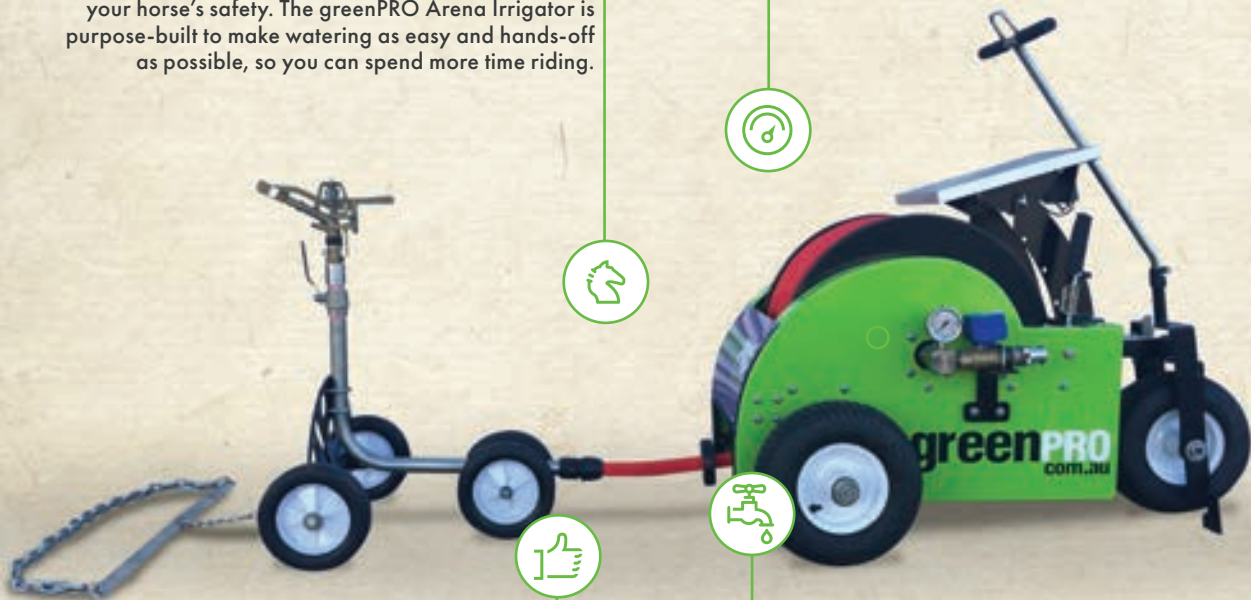

ARENA IRRIGATOR

**MORE TIME RIDING
& LESS WATER USED**

The greenPRO GPI-60 solar-powered travelling irrigator for equestrian areas uses a powerful 12-volt motor to rewind the sprinkler. The on-board 22AH AGM solar-charged battery will power the motor for a full 15 hours without needing to be recharged. Thanks to the electric motor, not a single milliliter of water or pound of pressure is wasted in pulling the sprinkler. That means the irrigator can still thoroughly water your arena with pressure as low as 20psi.

You can effortlessly move the GPI-60 Arena Irrigator by hand, or tow it by ATV. And it's lightweight construction, floatation-style tyres, and drag-chain make sure it won't leave any tracks in your arena. That way your horse can safely gallop over consistently even footing.

ARENA IRRIGATOR

more time riding
& LESS WATER USED

greenPRO

A DIVISION OF **QUIKCORP**

PROTECTS THE HEALTH OF THE HORSE AND THE RIDE

Your horse loves to run! And watering your arena is essential to protect their legs from hard impacts while galloping. So it's important to keep your arena soft for your horse's safety. The greenPRO Arena Irrigator is purpose-built to make watering as easy and hands-off as possible, so you can spend more time riding.

COMPACT AND VERSATILE USE

It's light and easy to use with, so anyone from a teenager to a twilighter can operate and move it. It's small, so it requires little storage space. And it also works just as effectively to water your paddocks.